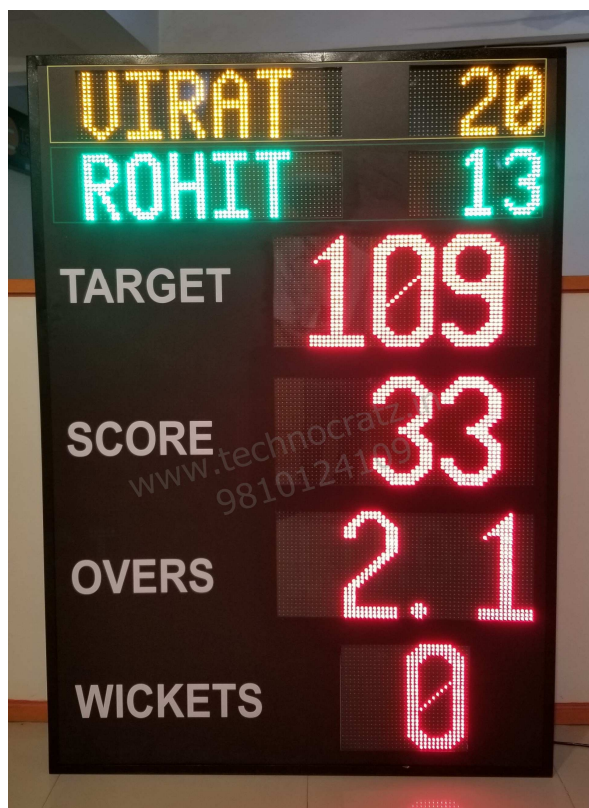

CKS-19 : Size 6 feet x 4 feet, Digit size 12"
Cost : Rs. 70,000/- (Ex Works Plus GST)