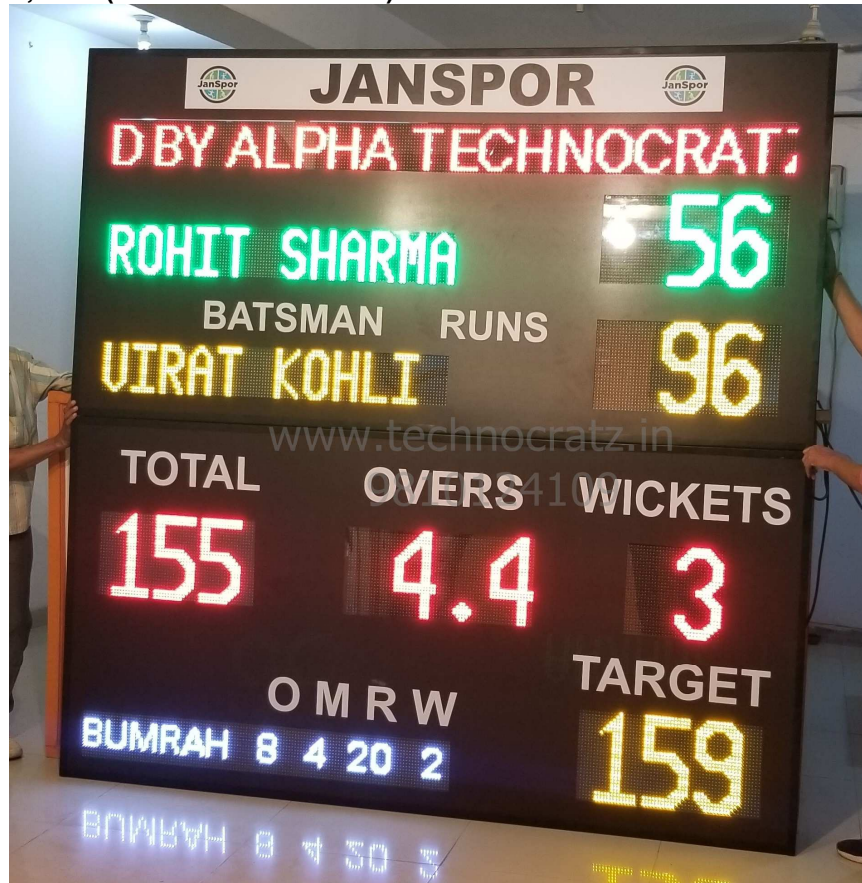

CKS-28 : Size 8 feet x 8 feet, Digit size 12", alphabets 6", top message line 6"
Cost : Rs. 1,75,000/- (Ex Works Plus GST)