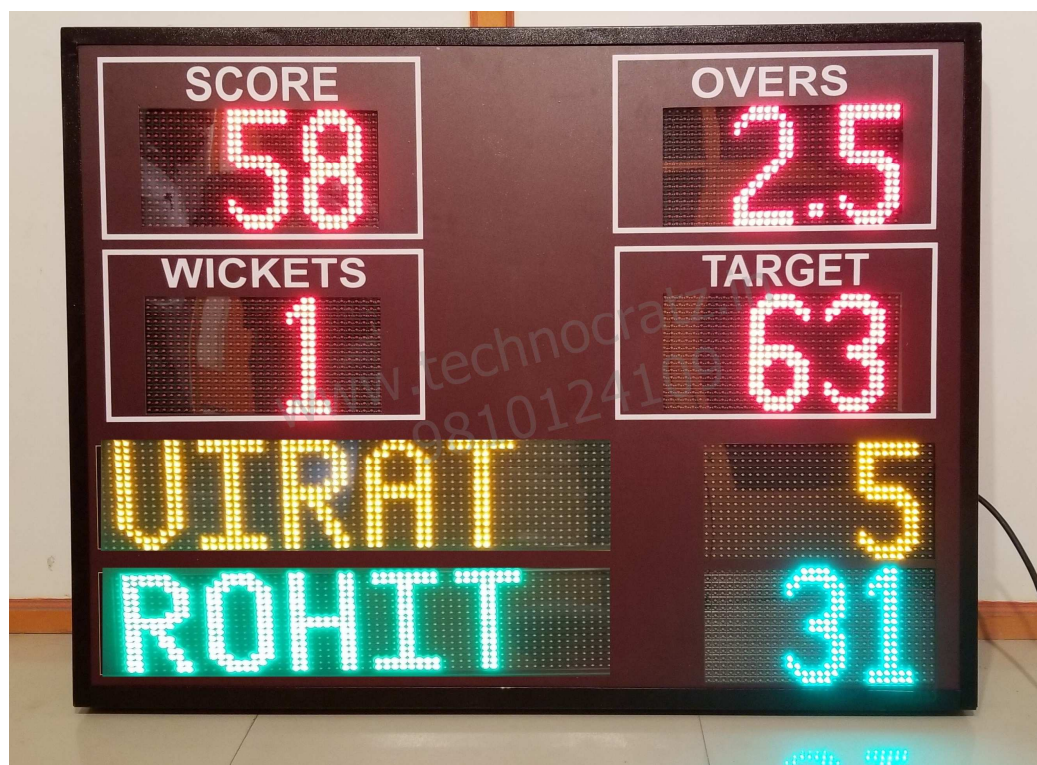

CKS-11 : Size 3 feet x 4 feet, Digit size 6" with two batsman scores and 6 alphabet batsman names too.
Cost : Rs. 36,000/- (Ex Works Plus GST)