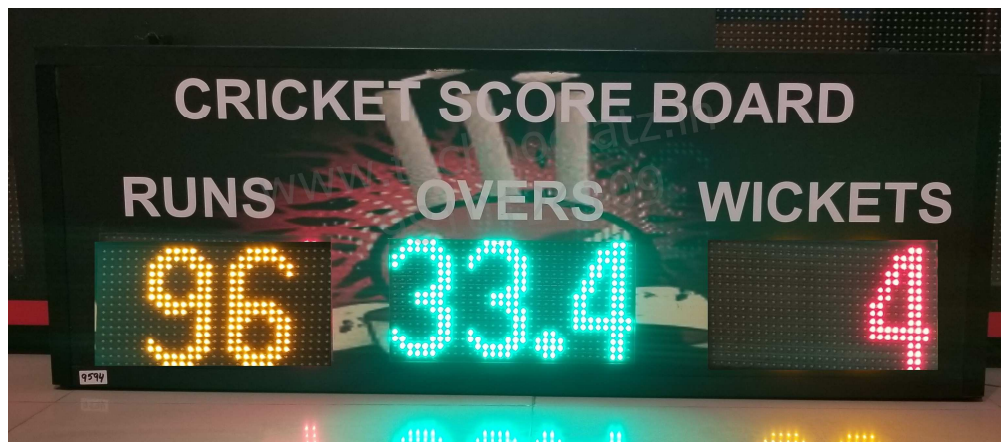

CKS-03 : Size 1 x 4 feet, Digit size 6"
Cost : Rs. 15,000/- (Ex Works Plus GST)