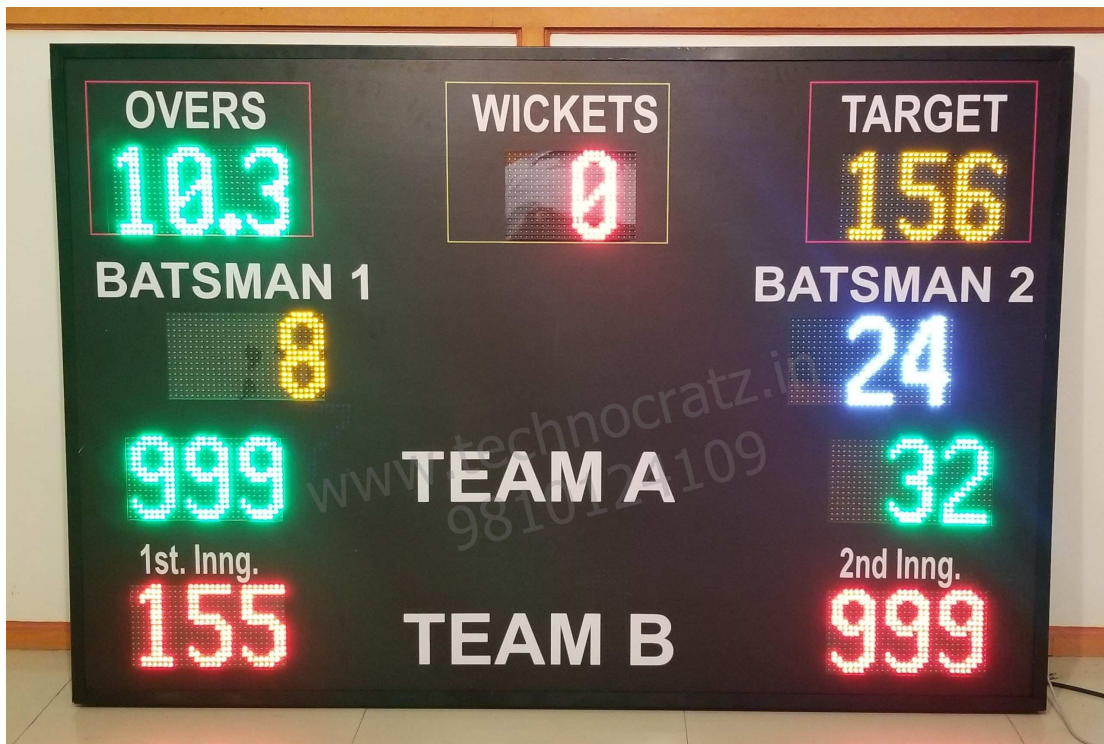

CKS-20 : Size 4 feet x 6 feet, Digit size 6" . Two innings board. Keypad operation only
Cost : Rs. 75,000/- (Ex Works Plus GST)