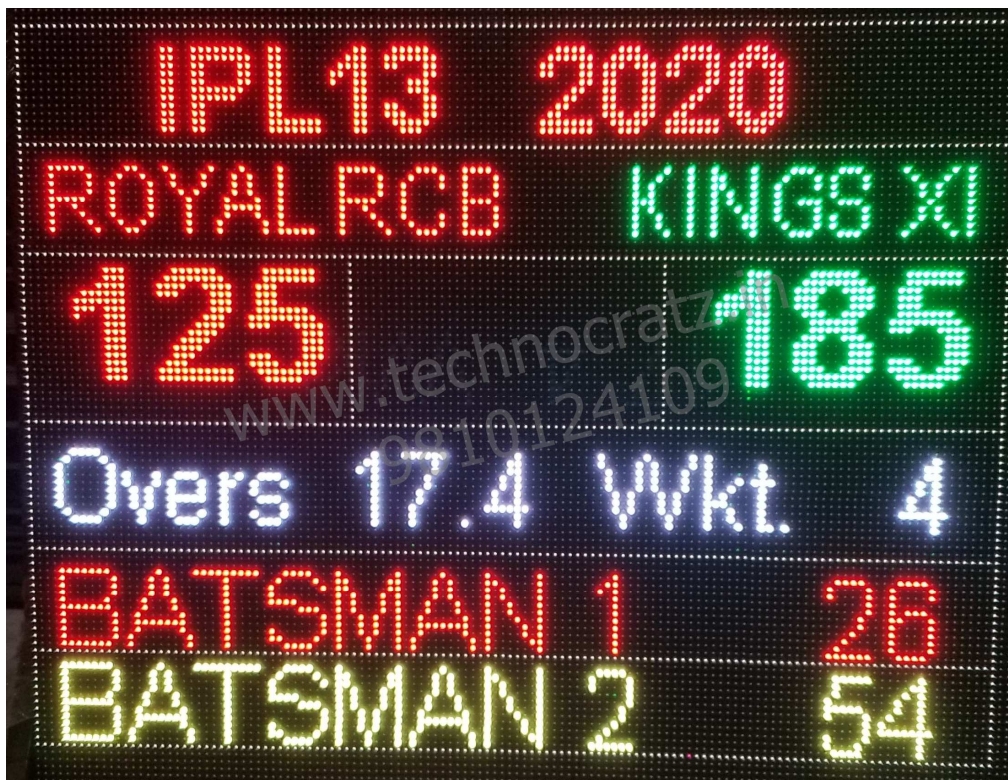

To operate Scoreboard from larger distance, we provide Wireless RF Amplifier which can communicate in line of sight for more than 100 meters

Module Parameter:

| | |
|-------------------------------|---|
| Pixel pitch | 10mm |
| Pixel Density | 10,000 dots/m² |
| Pixel configuration | 1R (Red , Green, Yellow, White available) (RGB SMD for full color) |
| LED type | DIP346 |
| Module size | 320*160mm |
| Module weight | 583g |
| Module resolution | 32*16dots |
| Brightness | ≥2000 cd/m² (Higher for Full color) |
| Viewing Angle | H≤110° V≤50° |
| Driving Mode | 1/4 scan constant current |
| Interface | HUB12 |
| Input voltage | 4.8-5.5VDC |
| Max. Power Consumption | 220 w/m² (LED Area) |
| Avg. Power Consumption | 80-100 w/m² (LED Area) |
| Max. Current | 2.6-2.9A |
| Frame rate | 60 frames/s |
| Refresh Rate | ≥200Hz |
| Defective Dots Rate | <0.0001 (LED display line standard: ≤ 0.0003) |
| Decay Rate | ≤5 %/year |
| Brightness Conformity | >95 % |
| MTBF | ≥10000 hours |
| Lifespan | ≥50000 hours |
| Protective function | Over-heat/Over-load /Power-down /Power-Leakage/Lightning-protection etc. |
| Operating Temperature | -20°C~+50°C |
| Operating Humidity | 10-85 % no condensation |
| Storage Temperature | -30°C~+60°C |
| Storage Humidity | 10-95 % no condensation |

CKS-35 : Size 12 feet x 12 feet, Digit size 18", Alphabets 12"
 Cost : Rs. 3,60,000/- (Ex Works Plus GST)

MSS-01 : Size 2 feet x 3 feet, Digit size 2.5, 4, 6"
 Cost : Rs. 24,000/- (Ex Works Plus GST)

MSS-02 : Size 3 feet x 4 feet, Digit size 2.5, 4, 6"
Cost : Rs. 36,000/- (Ex Works Plus GST)

SCS-01 : Size 4 feet x 5 feet, Digit size 6" / 12"
Cost : Rs. 70,000/- (Ex Works Plus GST)

SCS-03 : Size 6 feet x 9 feet, Digit size 6/12"
Cost : Rs. 1,75,000/- (Ex Works Plus GST)

| | |
|-------------|-------|
| TEAM | RUNS |
| RED | 167 |
| WICKETS | OVERS |
| 1 | 33 |
| BATSMAN No. | SCORE |
| 3 | 63 |
| BATSMAN No. | SCORE |
| 2 | 82 |