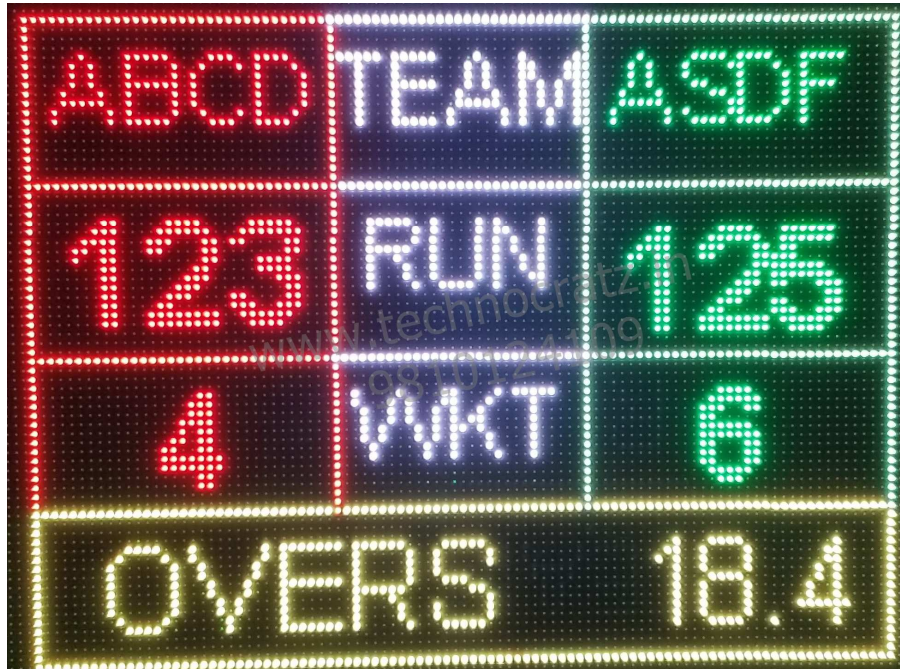

MSS-01 : Size 2 feet x 3 feet, Digit size 2.5, 4, 6"
Cost : Rs. 24,000/- (Ex Works Plus GST)