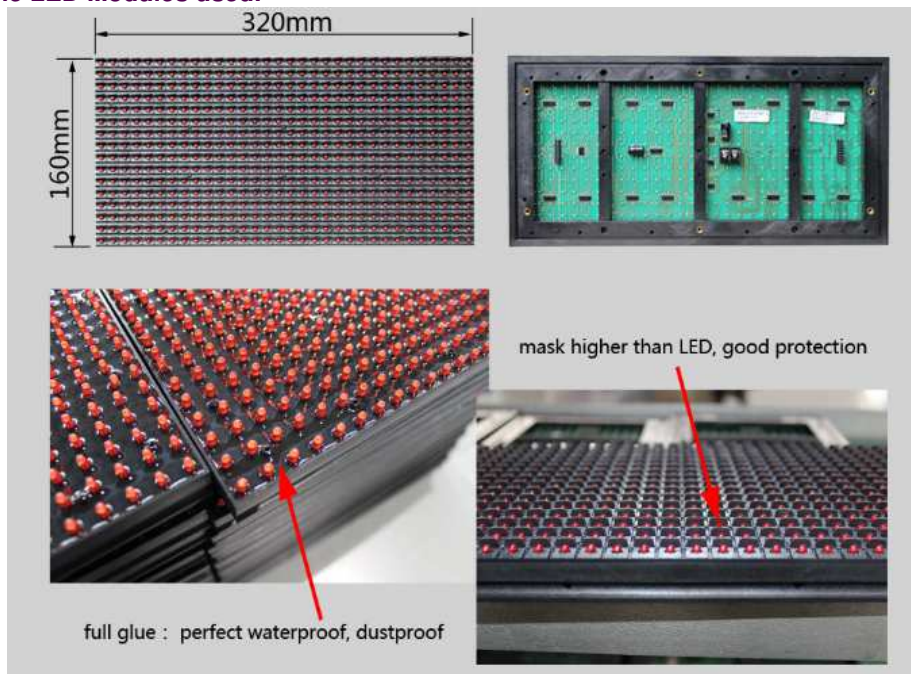

Technocratz LED Scoreboards use the P10 LED modules and not the general local digits which are assembled manually. These modules have the LED, IC and the components mounted by machines on double sided glass epoxy PCB and made waterproof using silicon and fixed on to high grade plastic frame making them shock proof and virtually maintenance free. The Scoreboard is made up of 100% rainproof MS powder coated housing with front covered with Unbreakable transparent polycarbonate sheet having a laminated attractive print. The Scoreboard electronics consists 3 basic components i.e. the LED modules of 6 x 12" each powered by SMPS connected to one another and the microcontroller based motherboard. The scoreboards are manufactured maintaining high standards hence the chances of defect are minimal, still if a fault occurs, these components are connected to each other via connector based FRC ribbon cable and the 5 volt power too has connectors which makes the scoreboard modular and easy to maintain.

Picture of the LED Modules used.